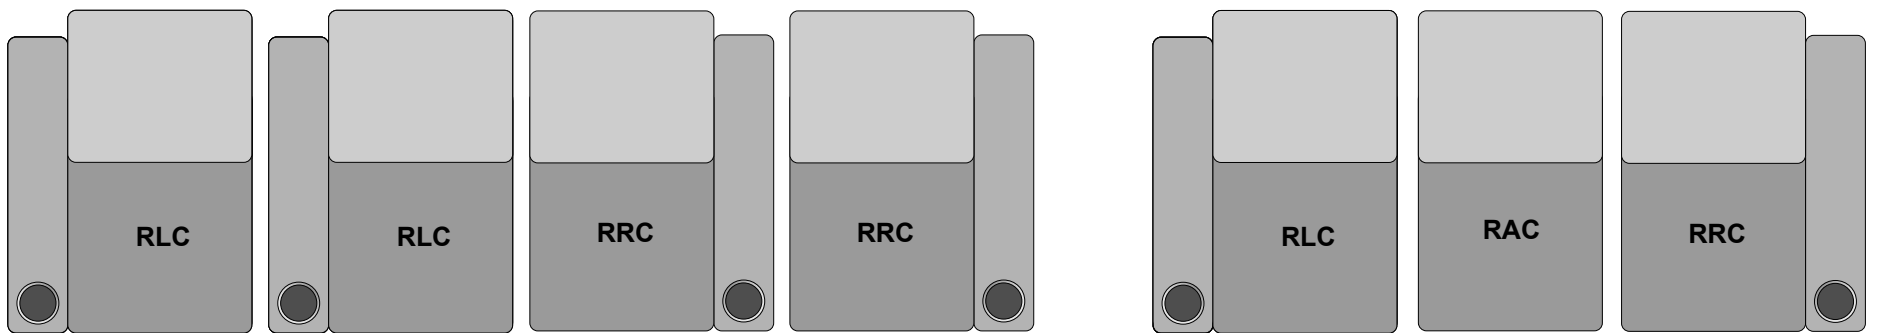

Dimensions are subject to minor variances due to the custom fabrication of each seat.