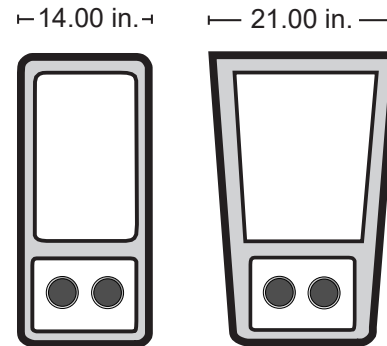

## Home Cinema Incliner Series III

Small & Wedge no Storage Originals Outside & Center Arms

Small Straight Consoles w/o, or 1 or 2 cup holders

Small Wedge Consoles w/o, or 1 or 2 cup holders

Large Straight & Wedge Consoles w/o, or with 2 cup holders only

*Dimensions are subject to minor variances due to the custom fabrication of each seat.*

## Home Cinema Incliner Series II & III

As you can see from the illustrations to the right, there are unlimited configurations and options to build your seating plans. We will always start from left to right, using a **RLC** (Reclining Left Chair) to begin the row and ending with a **RRC** (Reclining Right Chair) to close or end the row.