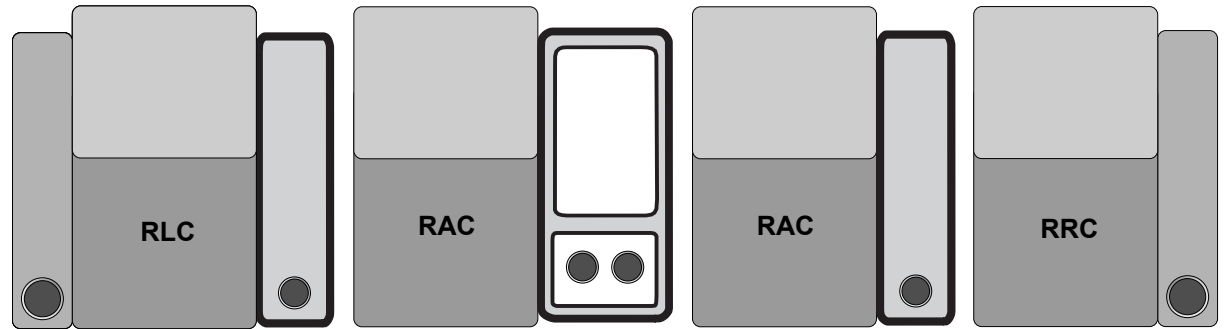

Dimensions are subject to minor variances due to the custom fabrication of each seat.