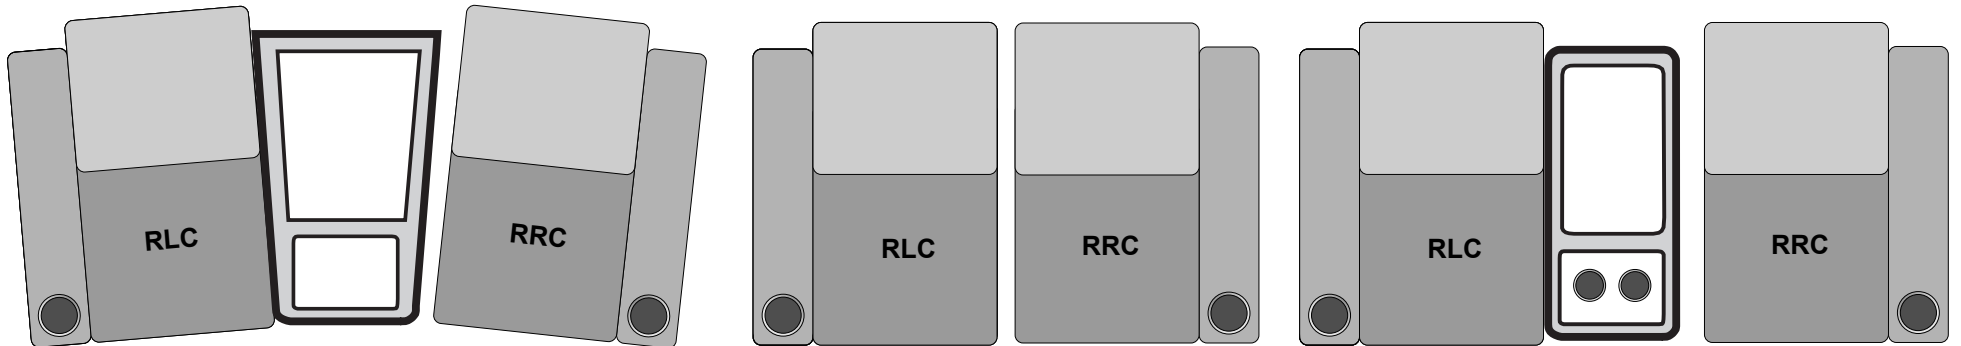

Dimensions are subject to minor variances due to the custom fabrication of each seat.