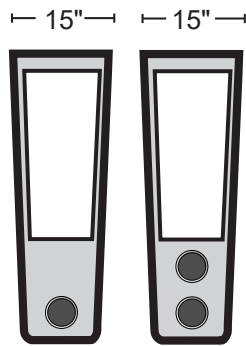

## Home Cinema Incliner Series III

Small & Wedge no Storage Originals Outside & Center Arms

Small Straight Consoles w/o, or 1 or 2 cup holders

Small Wedge Consoles w/o, or 1 or 2 cup holders

Large Straight & Wedge Consoles w/o, or with 2 cup holders only

*Dimensions are subject to minor variances due to the custom fabrication of each seat.*

## Home Cinema Incliner Series II & III

As you can see from the illustrations to the right, there are unlimited configurations and options to build your seating plans. We will always start from left to right, using a **RLC** (Reclining Left Chair) to begin the row and ending with a **RRC** (Reclining Right Chair) to close or end the row.