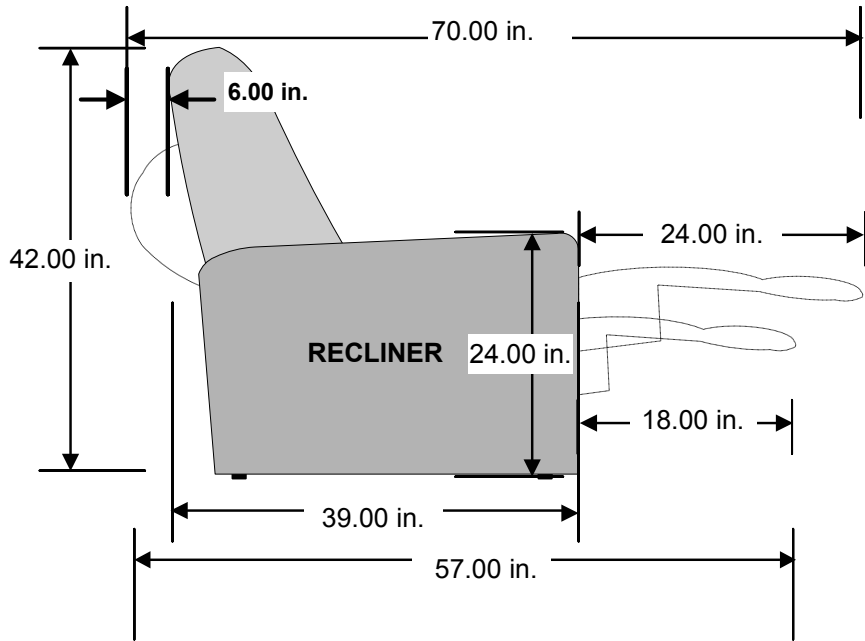

## Home Cinema Incliner Series III

Small & Wedge no Storage Originals Outside & Center Arms

Small Straight Consoles w/o, or 1 or 2 cup holders

Small Wedge Consoles w/o, or 1 or 2 cup holders

Large Straight & Wedge Consoles w/o, or with 2 cup holders only

*Dimensions are subject to minor variances due to the custom fabrication of each seat.*

Some standard non-console arms will vary in dimension based on the style they were designed for. All storage consoles are identical and will work with any of the Series II or Series III seating. All seating in these two Series now embody our new 24" seat as standard across our line. Series I chairs will vary, check all dimension before building your rows.