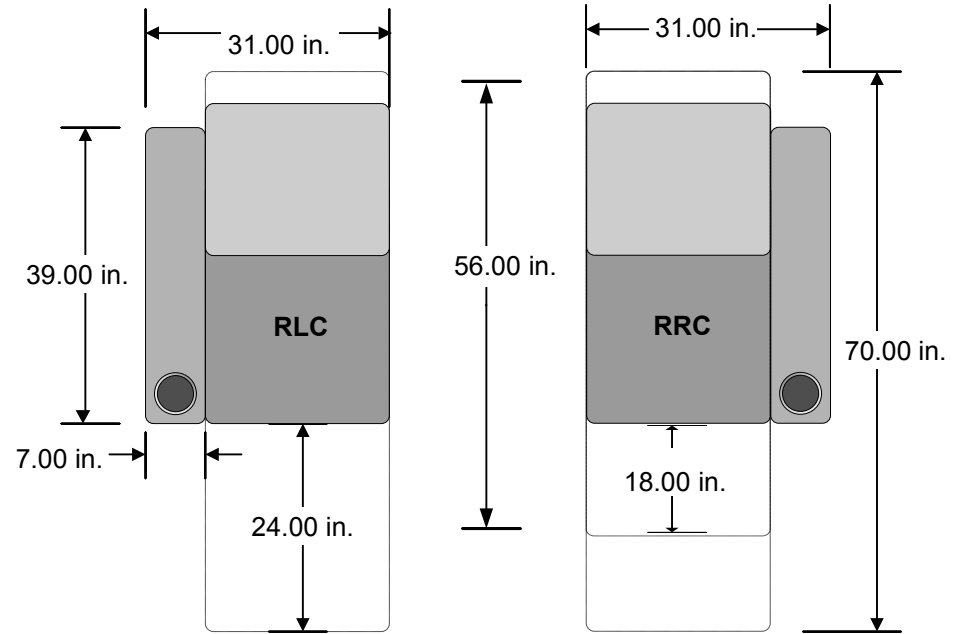

Sellina

Home Cinema Incliner Series III

Small & Wedge no Storage Originals Outside & Center Arms