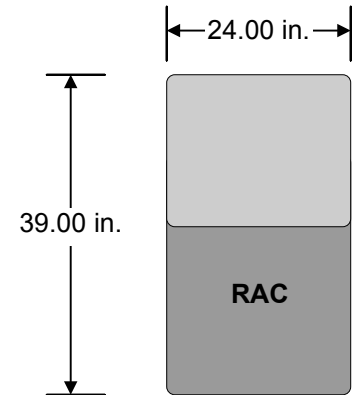

## Home Cinema Incliner Series III

Small & Wedge no Storage Originals Outside & Center Arms

Small Straight Consoles w/o, or 1 or 2 cup holders

Small Wedge Consoles w/o, or 1 or 2 cup holders

Large Straight & Wedge Consoles w/o, or with 2 cup holders only