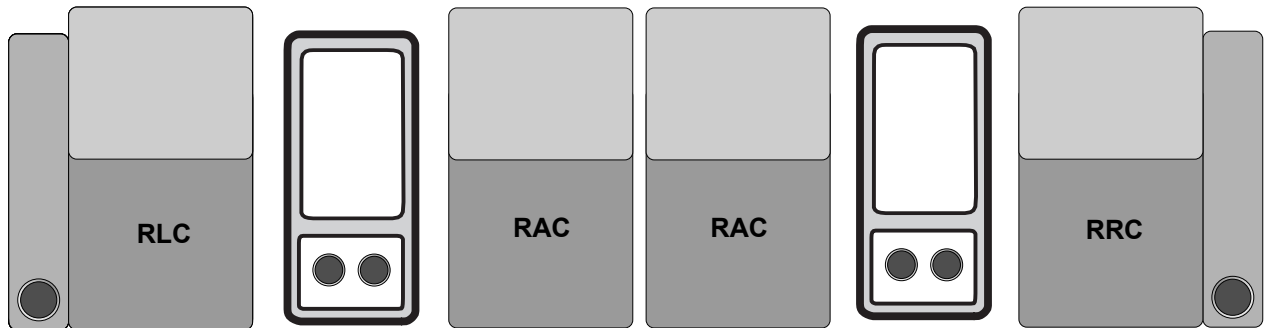

Small & Wedge no Storage Originals Outside & Center Arms

Small Straight Consoles w/o, or 1 or 2 cup holders

Small Wedge Consoles w/o, or 1 or 2 cup holders

Large Straight & Wedge Consoles w/o, or with 2 cup holders only

Dimensions are subject to minor variances due to the custom fabrication of each seat.