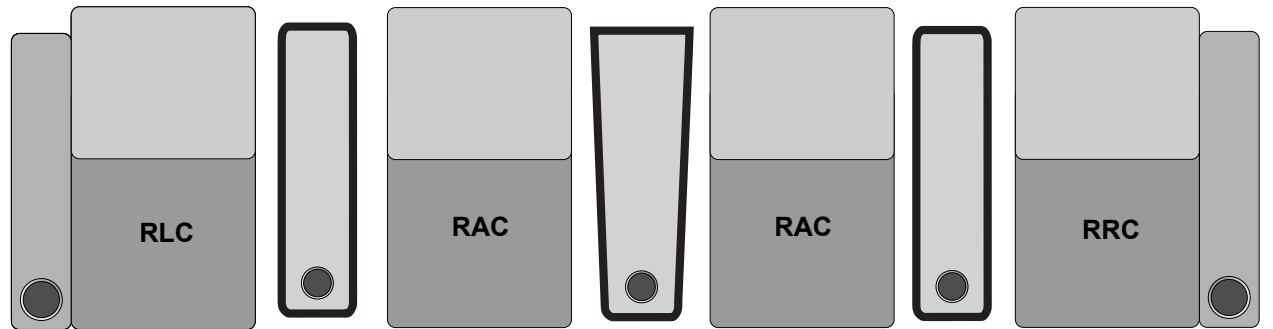

Small & Wedge no Storage Originals Outside & Center Arms

Small Straight Consoles w/o, or 1 or 2 cup holders

Small Wedge Consoles w/o, or 1 or 2 cup holders

Large Straight & Wedge Consoles w/o, or with 2 cup holders only

Dimensions are subject to minor variances due to the custom fabrication of each seat.