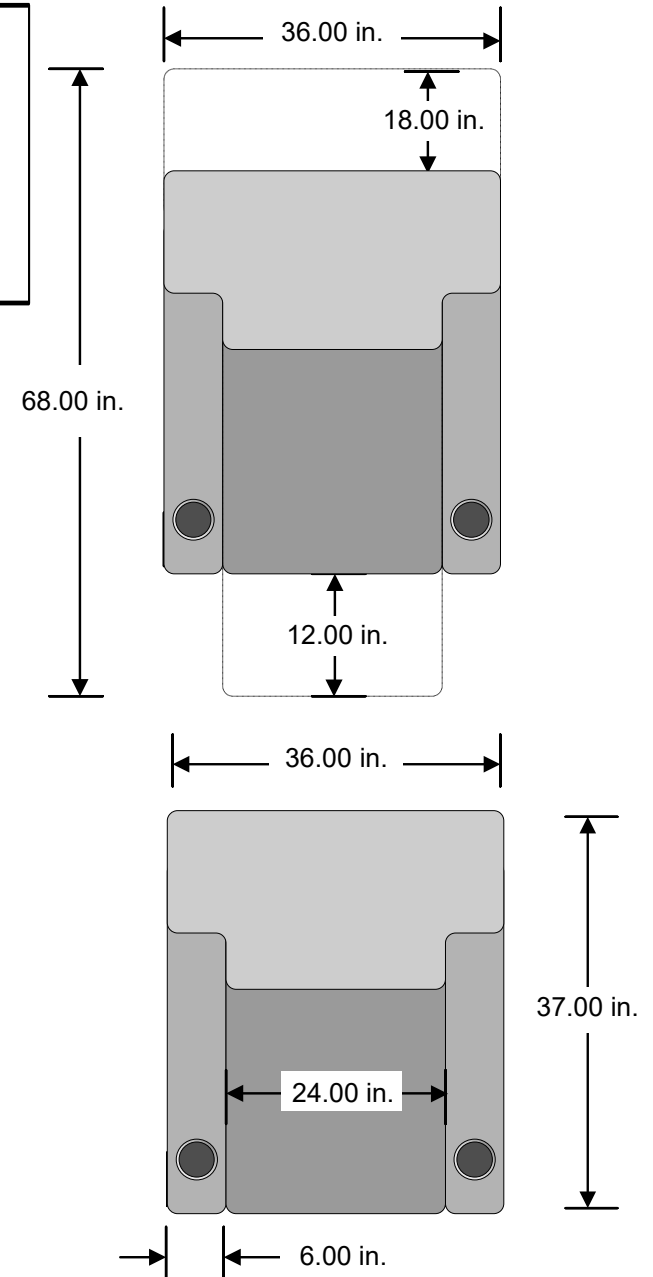

## Home Recliner Series I... Chairs Only

The **Series I** recliners are offered as single chairs only. Here you can see the common chair dimensions only as a Push Back recliner Manual or Motorized (in some models). Ask about the exact dimension on your selected chair.

*Dimensions are subject to minor variances due to the custom fabrication of each seat and style variations. Some models do not offer motor option.*