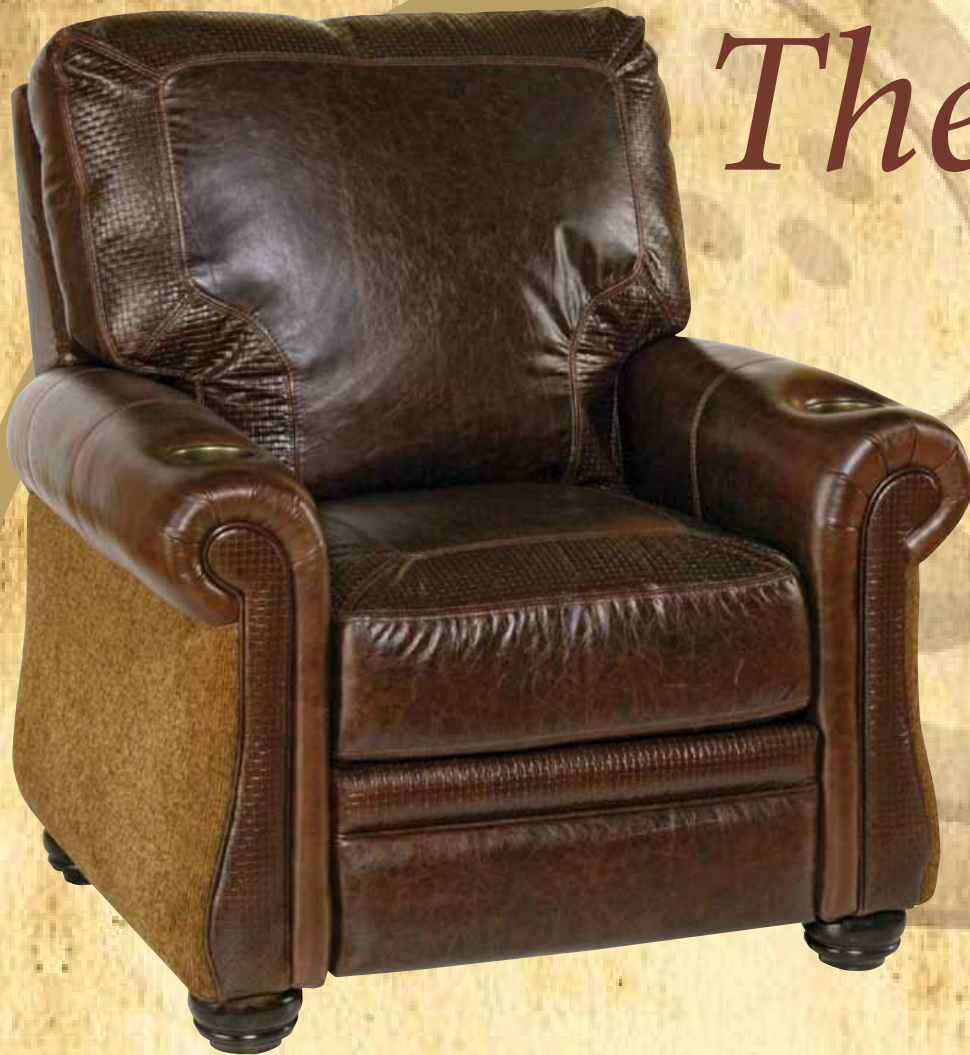

The brother of our popular **Rialto**, is this most robust, full-bodied home recliner, **The Duke**. Being right at home in the same wide variety of rooms or venues. From *"Way Out West"* to the Rocky Mountains, to that librarian-like smoking jacket setting – The Duke combines our most striking chair design with our most plush seat and back to bring you a home recliner experience unlike any other you've ever experienced. It's difference is the, *"Picture Frame,"* upholstery back treatment.

The Duke

When only the finest will do, **The Duke's** exquisite design offers comfort and versatile style. As one of the original recliners introduced over 20 years ago, we are proud of its long history and success. With an exceptional palette of more than 200 leathers and select ultra suedes, there isn't a decor that these recliners will not match. The comfort and eye appeal of The Duke will last for years to come.