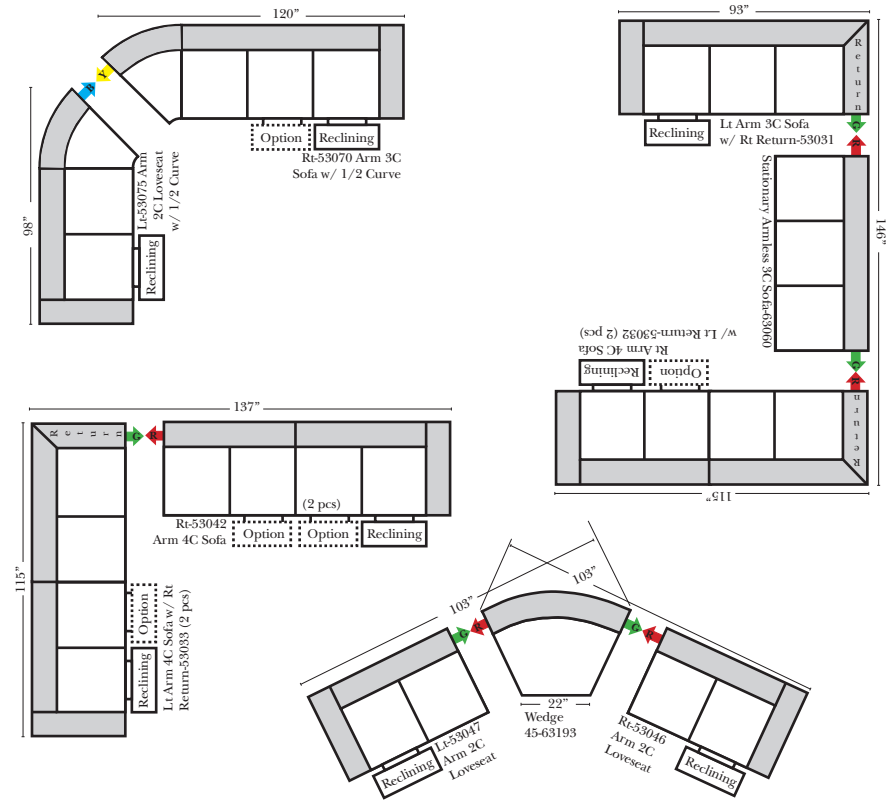

Sleeper Options: (Additional charges apply)

- Full Sleeper available w/Standard Mattress
- Deluxe Innerspring Mattress: Full
- Air Dream Coil Mattress: Full Only

Note:

All Dimensions are approximate, if accuracy is crucial, please contact us for validation of the dimensions shown. However, a 1" to 2" variance can still apply due to foam and upholstery.

All items on these pages are available as Stationary (Non-Reclining)

90 Degree / L-Shape Sectional

Put Green Arrows with Red Arrows to Create Sectional Groups

Bumper / Return Chaise & Conversation Sofas

Put Green Arrows with Red Arrows to Create Sectional Groups
Put Orange Arrows with Tan Arrows to Create Sectional Groups

Put Blue Arrows with Yellow Arrows to Create Sectional Groups

Sleepers

Suggested Configurations

v.11.24.13

The Suggested Configurations below are only a sample of what the imagination can create, please enjoy creating the configuration that fits your lifestyle, using the ideas below and from the items on the opposite page.