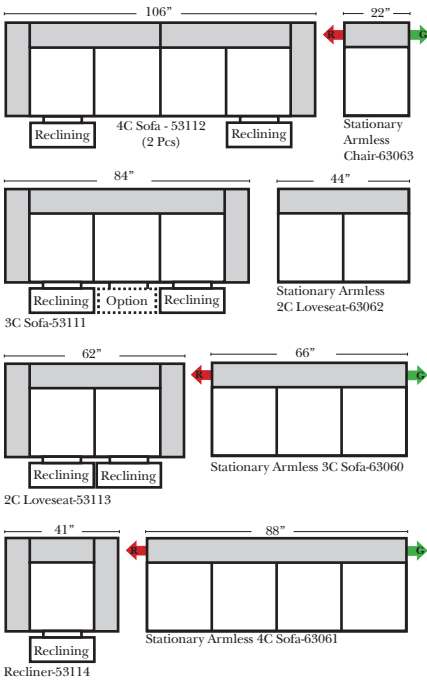

Home Theater Seating
18124 Wedge Parkway
suite 1007
Reno, Nevada 89511-8134
406-322-2000
www.premierehts.com

Austin

(Chaise Footrest)

05/01/2015

Standard / Ottomans / Armless

2-Piece Curve Sectional

Put Green Arrows with Red Arrows to Create Sectional Groups

Put Blue Arrows with Yellow Arrows to Create Sectional Groups or Green Arrows with Red Arrows to mix with some of the L-Shaped pieces.