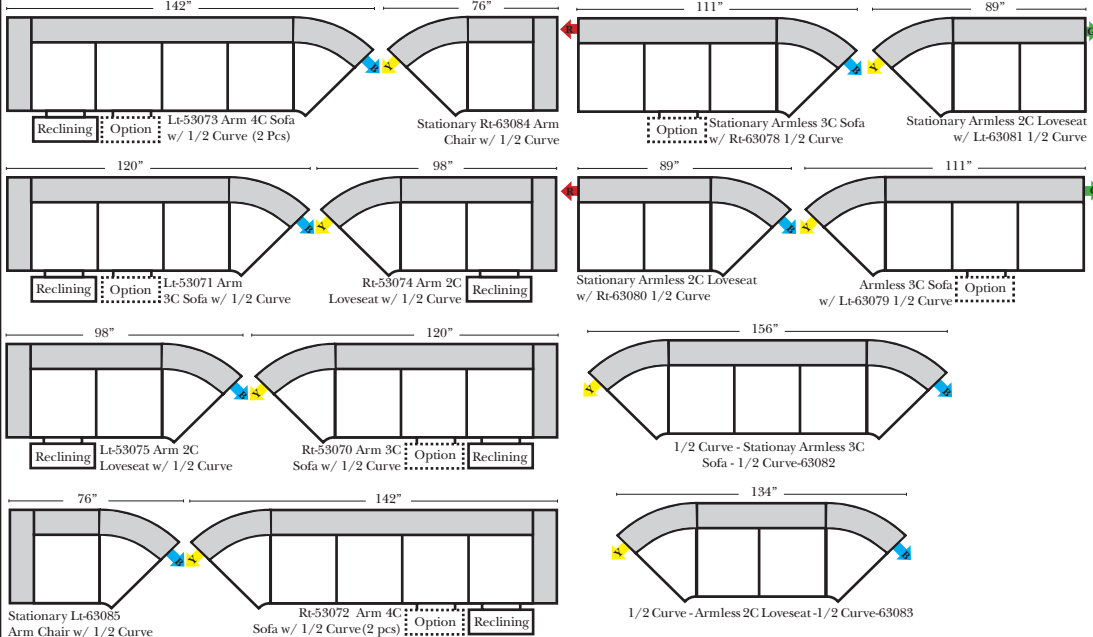

Home Theater Seating
 18124 Wedge Parkway
 suite 1007
 Reno, Nevada 89511-8134
 406-322-2000
 www.premierehts.com

Austin

(Chaise Footrest)

05/01/2015

Standard / Ottomans / Armless

2-Piece Curve Sectional

Put Green Arrows with Red Arrows to Create Sectional Groups

Put Blue Arrows with Yellow Arrows to Create Sectional Groups or Green Arrows with Red Arrows to mix with some of the L-Shaped pieces.

Standards & Options

Standard:

- Available in Full & Top Grain Leathers
- Available in Luxury Fabrics
- All Hardwood Frames
- Nail Heads - Brass
- Wood Leg Finish - Walnut Finish (Stationary Only)

Sleeper Options: (Additional charges apply)

- Full Sleeper available w/Standard Mattress
- Deluxe Innerspring Mattress: Full
- Air Dream Coil Mattress: Full Only

Note:

All Dimensions are approximate, if accuracy is crucial, please contact us for validation of the dimensions shown. However, a 1" to 2" variance can still apply due to foam and upholstery.

All items on these pages are available as Stationary (Non-Reclining)

90 Degree / L-Shape Sectional

Put Green Arrows with Red Arrows to Create Sectional Groups

Bumper / Return Chaise & Conversation Sofas

Put Green Arrows with Red Arrows to Create Sectional Groups
Put Orange Arrows with Tan Arrows to Create Sectional Groups