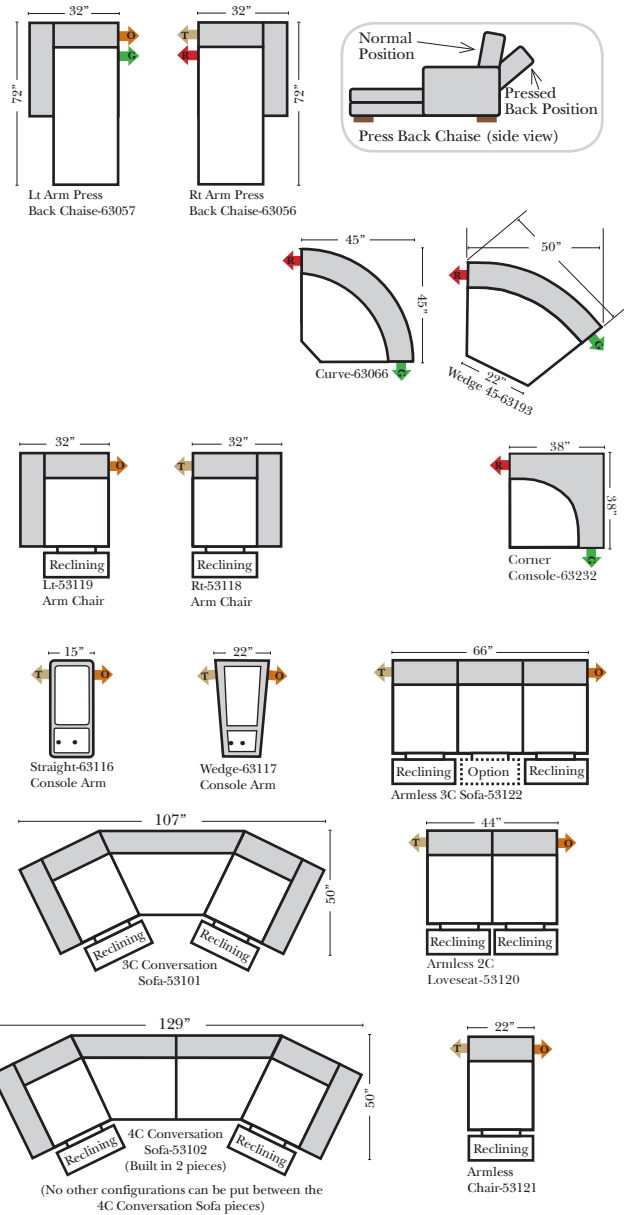

Sleeper Options: (Additional charges apply)

- Full Sleeper available w/Standard Mattress
- Deluxe Innerspring Mattress: Full
- Air Dream Coil Mattress: Full Only

Note:

All Dimensions are approximate, if accuracy is crucial, please contact us for validation of the dimensions shown. However, a 1" to 2" variance can still apply due to foam and upholstery.

All items on these pages are available as Stationary (Non-Reclining)

90 Degree / L-Shape Sectional

Put Green Arrows with Red Arrows to Create Sectional Groups

Bumper / Return Chaise & Conversation Sofas

Put Green Arrows with Red Arrows to Create Sectional Groups
Put Orange Arrows with Tan Arrows to Create Sectional Groups

Put Blue Arrows with Yellow Arrows to Create Sectional Groups

Sleepers

Suggested Configurations

v.11.24.13

The Suggested Configurations below are only a sample of what the imagination can create, please enjoy creating the configuration that fits your lifestyle, using the ideas below and from the items on the opposite page.