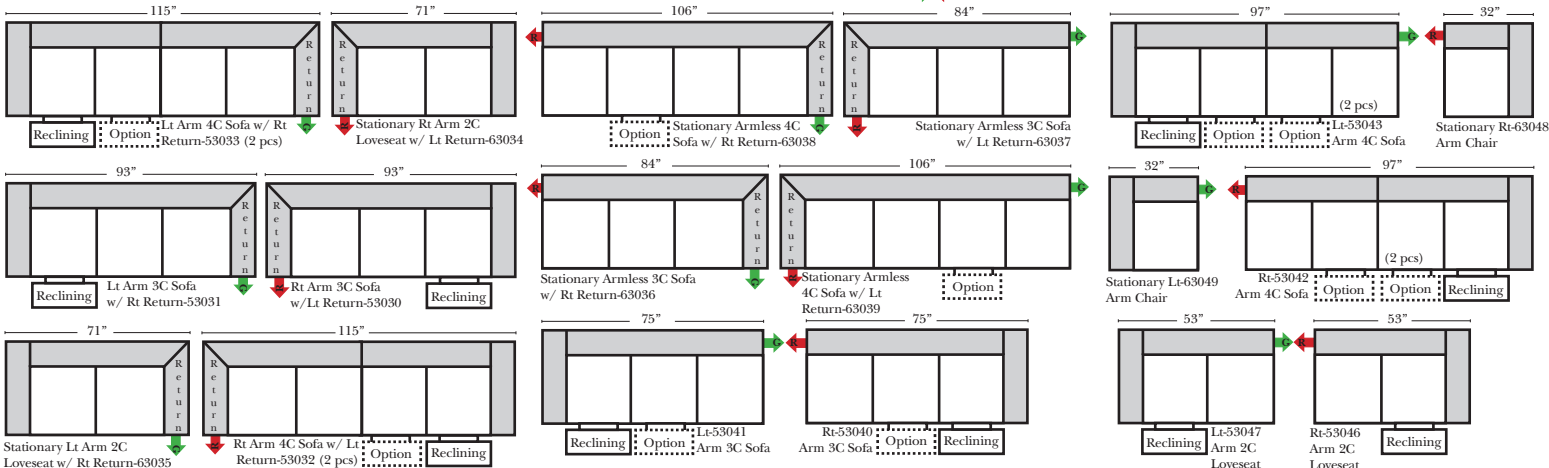

Sleeper Options: (Additional charges apply)

- Full Sleeper available w/Standard Mattress
- Deluxe Innerspring Mattress: Full
- Air Dream Coil Mattress: Full Only

Note:

All Dimensions are approximate, if accuracy is crucial, please contact us for validation of the dimensions shown. However, a 1" to 2" variance can still apply due to foam and upholstery.

All items on these pages are available as Stationary (Non-Reclining)

90 Degree / L-Shape Sectional

Put Green Arrows with Red Arrows to Create Sectional Groups

Bumper / Return Chaise & Conversation Sofas

Put Green Arrows with Red Arrows to Create Sectional Groups
Put Orange Arrows with Tan Arrows to Create Sectional Groups