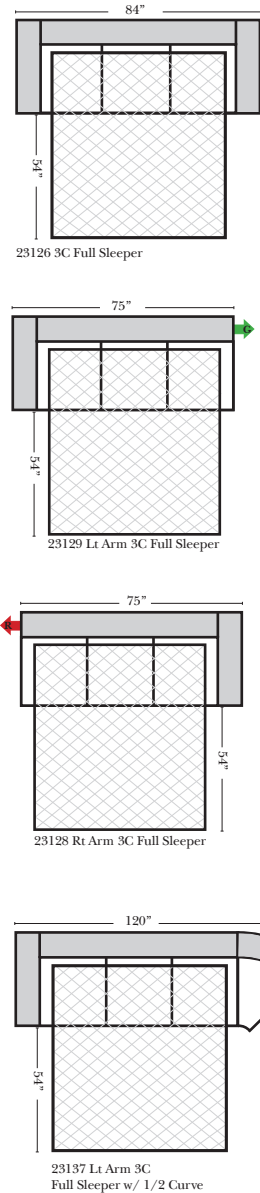

Bumper / Return Chaise & Conversation Sofas

Put Green Arrows with Red Arrows to Create Sectional Groups
Put Orange Arrows with Tan Arrows to Create Sectional Groups

Put Blue Arrows with Yellow Arrows to Create Sectional Groups

Sleepers

Suggested Configurations

v.11.24.13

The Suggested Configurations below are only a sample of what the imagination can create, please enjoy creating the configuration that fits your lifestyle, using the ideas below and from the items on the opposite page.

Sleepers (cont.)