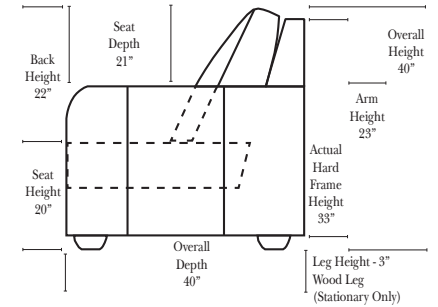

Home Theater Seating
18124 Wedge Parkway
suite 1007
Reno, Nevada 89511-8134
406-322-2000
www.premierehts.com

Austin

(Chaise Footrest)

05/01/2015

Standard / Ottomans / Armless

2-Piece Curve Sectional

Put Green Arrows with Red Arrows to Create Sectional Groups

Put Blue Arrows with Yellow Arrows to Create Sectional Groups or Green Arrows with Red Arrows to mix with some of the L-Shaped pieces.