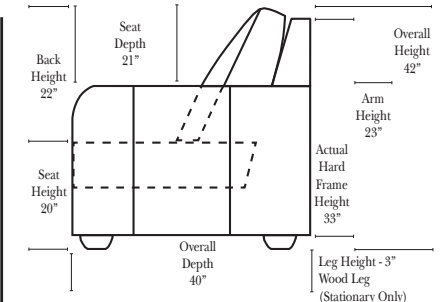

Standard / Armless

2-Piece Curve Sectional

All items on these pages are available as Stationary (Non-Reclining)

90 Degree / L-Shape Sectional

Standards & Options

- Standard:**
- Available in Full & Top Grain Leathers
 - Available in Luxury Fabrics
 - All Hardwood Frames
 - Nail Heads - Brass
 - Wood Leg Finish - Walnut Finish (Stationary Only)
- Options: (No Additional Charge)**
- No. 33 Firm Foam
 - Wood Leg - Cherry, Chocolate, Espresso, Honey Oak, Shadow

- Sleeper Options: (Additional charges apply)**
- Full Sleeper available w/Standard Mattress
 - Deluxe Innerspring Mattress: Full
 - Air Dream Coil Mattress: Full Only

Note:
All Dimensions are approximate, if accuracy is crucial, please contact us for validation of the dimensions shown. However, a 1" to 2" variance can still apply due to foam and upholstery.