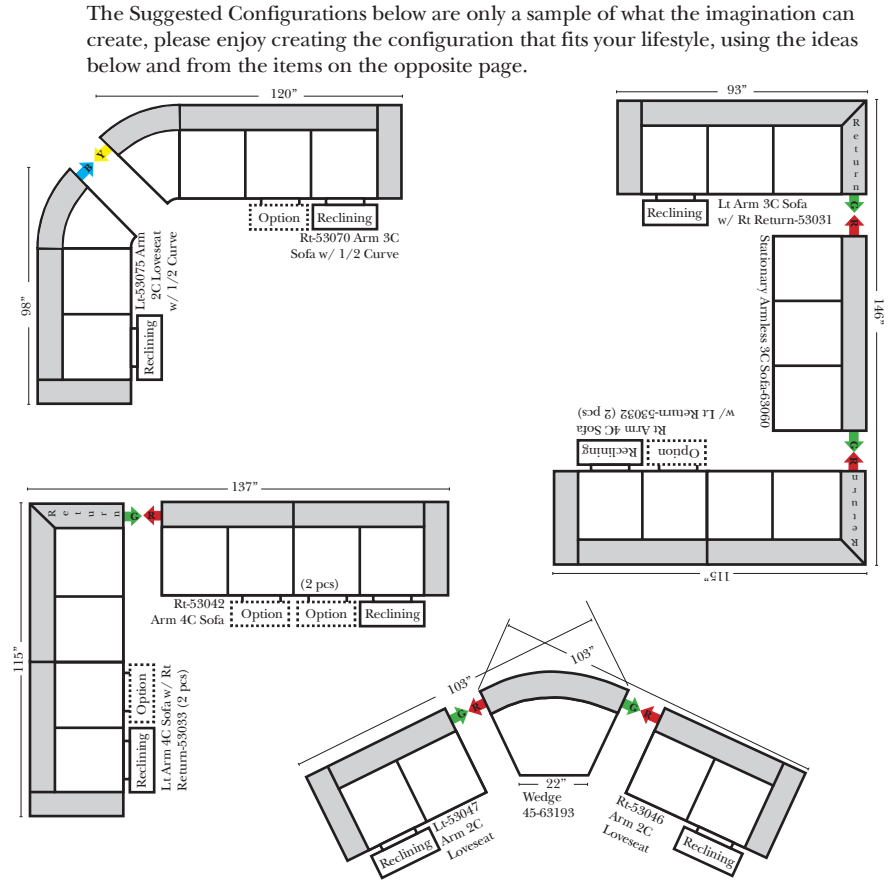

- Sleeper Options: (Additional charges apply)**
- Full Sleeper available w/Standard Mattress
 - Deluxe Innerspring Mattress: Full
 - Air Dream Coil Mattress: Full Only

Note:
All Dimensions are approximate, if accuracy is crucial, please contact us for validation of the dimensions shown. However, a 1" to 2" variance can still apply due to foam and upholstery.

Put Green Arrows with Red Arrows to Create Sectional Groups
 Put Orange Arrows with Tan Arrows to Create Sectional Groups

Put Blue Arrows with Yellow Arrows to Create Sectional Groups

Sleepers (cont.)