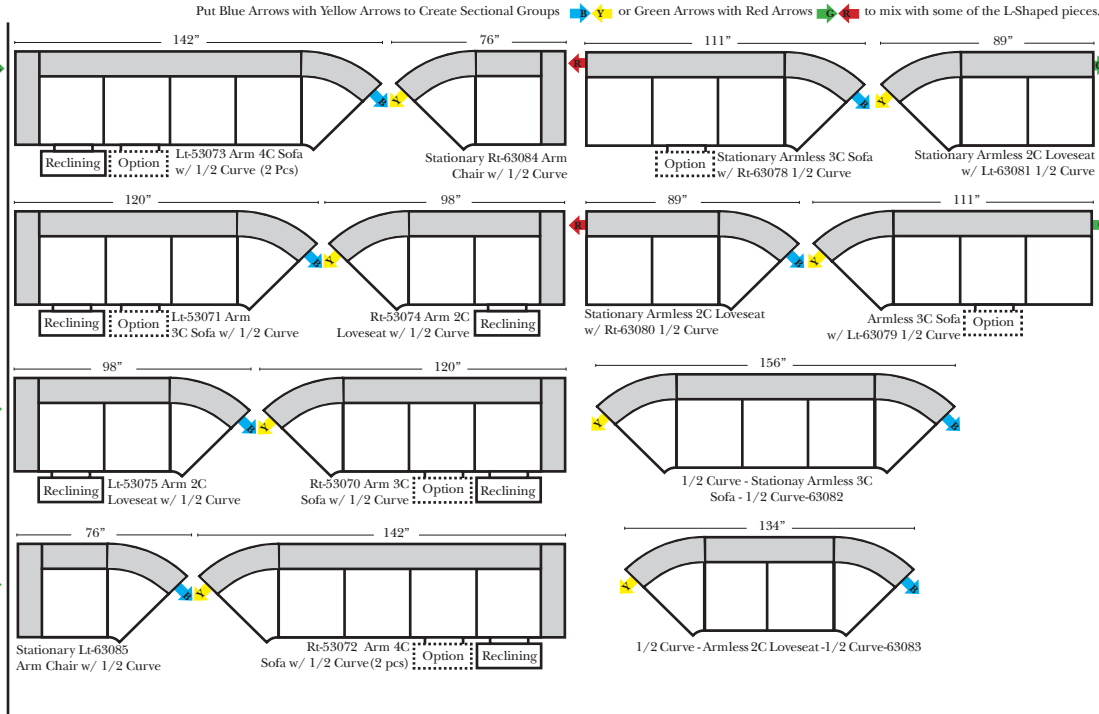

Standard / Armless

2-Piece Curve Sectional

All items on these pages are available as Stationary (Non-Reclining)

90 Degree / L-Shape Sectional

Standards & Options

- Standard:**
- Available in Full & Top Grain Leathers
 - Available in Luxury Fabrics
 - All Hardwood Frames
 - Nail Heads - Brass
 - Wood Leg Finish - Walnut Finish (Stationary Only)
- Options: (No Additional Charge)**
- No. 33 Firm Foam
 - Wood Leg - Cherry, Chocolate, Espresso, Honey Oak, Shadow

- Options: (Additional Charges Apply)**
- Console Table - Standard as Espresso finish (N/C Option is Honey Oak finish)
 - Metal Cup Holder (MCH) - Standard Finish is Silver (N/C Option is Black or Hammered Antique Finish) (Available with Motorized Reclining Seats only)
 - Electronic Cup Holder (ECH) (Console Arms Only)
 - Center Seat Recliner (Option)
 - Motorized Recliner Mechanism
 - Swivel Recliner Base (2 Arm Recliner Only)
 - Swivel Glider Mechanism (2 Arm Recliner Only)
 - Lift Chair Dual Motor Mechanism (2 Arm Recliner Only)
 - Upholstered Swivel Base (2 Arm Recliner Only)
 - Motorized 180° Swivel Glider (2 Arm Recliner Only)

- Sleeper Options: (Additional charges apply)**
- Full Sleeper available w/Standard Mattress
 - Deluxe Innerspring Mattress: Full
 - Air Dream Coil Mattress: Full Only

Note:
All Dimensions are approximate, if accuracy is crucial, please contact us for validation of the dimensions shown. However, a 1" to 2" variance can still apply due to foam and upholstery.

Put Green Arrows with Red Arrows to Create Sectional Groups
 Put Orange Arrows with Tan Arrows to Create Sectional Groups

Put Blue Arrows with Yellow Arrows to Create Sectional Groups

Sleepers (cont.)