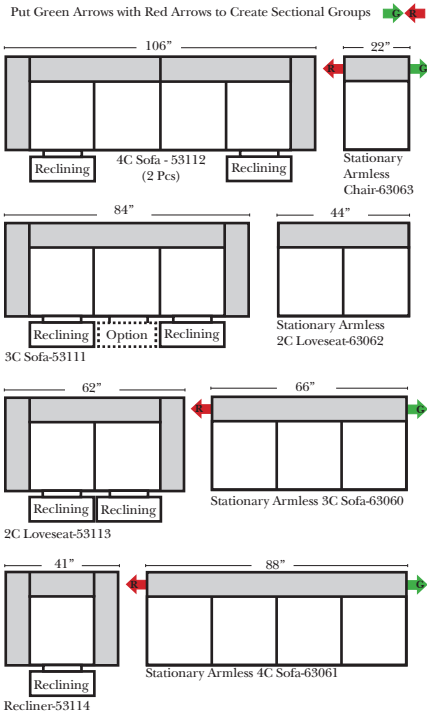

Standard / Armless

2-Piece Curve Sectional

All items on these pages are available as Stationary (Non-Reclining)

90 Degree / L-Shape Sectional

Standards & Options

- Standard:**
- Available in Full & Top Grain Leathers
 - Available in Luxury Fabrics
 - All Hardwood Frames
 - Nail Heads - Brass
 - Wood Leg Finish - Walnut Finish (Stationary Only)
- Options: (No Additional Charge)**
- No. 33 Firm Foam
 - Wood Leg - Cherry, Chocolate, Espresso, Honey Oak, Shadow

- Sleeper Options: (Additional charges apply)**
- Full Sleeper available w/Standard Mattress
 - Deluxe Innerspring Mattress: Full
 - Air Dream Coil Mattress: Full Only

Note:
All Dimensions are approximate, if accuracy is crucial, please contact us for validation of the dimensions shown. However, a 1" to 2" variance can still apply due to foam and upholstery.