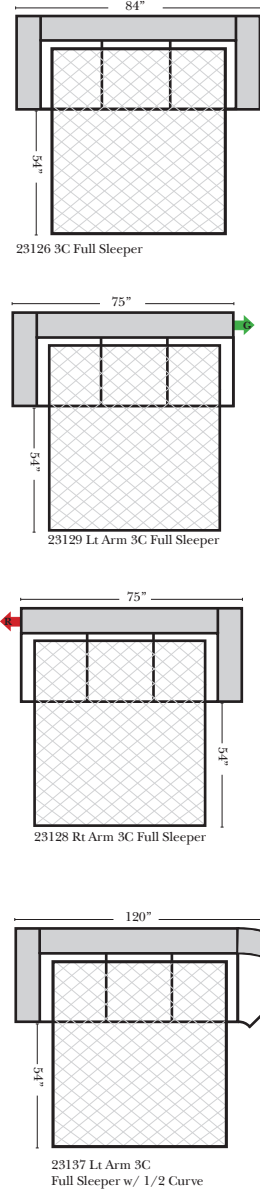

Home Theater Seating
18124 Wedge Parkway
suite 1007
Reno, Nevada 89511-8134
406-322-2000
www.premierehts.com

Wrangler

(Chaise Footrest)

Bumper / Return Chaise & Conversation Sofas   Sleepers   Suggested Configurations   05/01/2015

Put Green Arrows with Red Arrows to Create Sectional Groups
Put Orange Arrows with Tan Arrows to Create Sectional Groups

Put Blue Arrows with Yellow Arrows to Create Sectional Groups