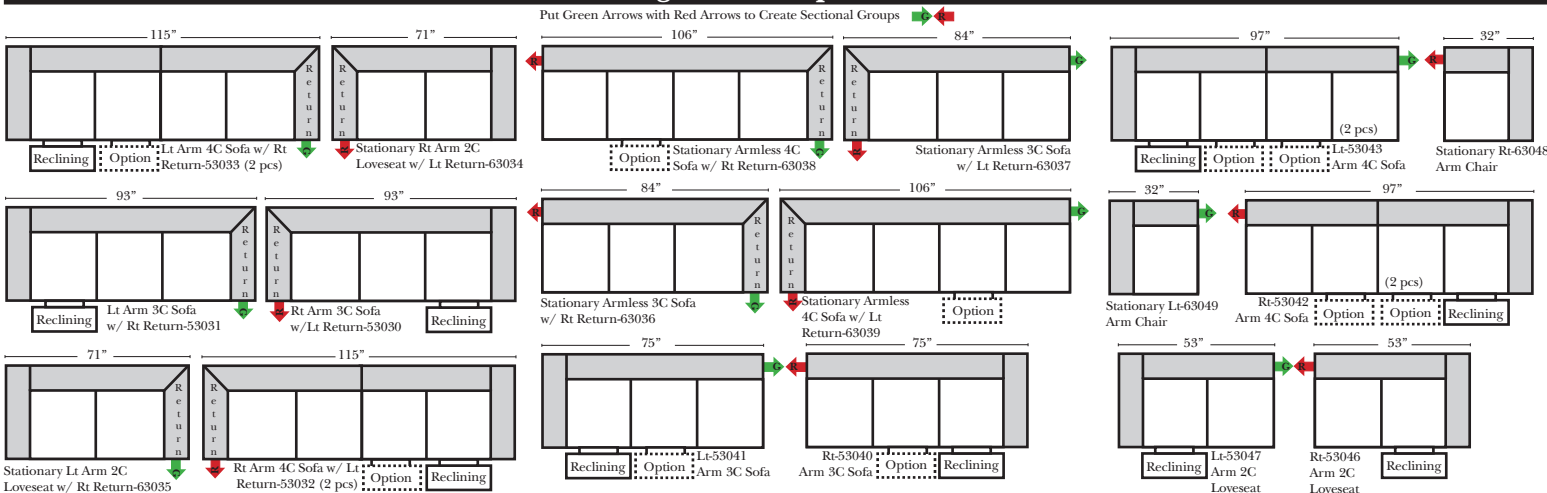

Standard / Armless

2-Piece Curve Sectional

All items on these pages are available as Stationary (Non-Reclining)

90 Degree / L-Shape Sectional

Standards & Options

- Standard:**
- Available in Full & Top Grain Leathers
 - Available in Luxury Fabrics
 - All Hardwood Frames
 - Nail Heads - Brass
 - Wood Leg Finish - Walnut Finish (Stationary Only)
- Options: (No Additional Charge)**
- No. 33 Firm Foam
 - Wood Leg - Cherry, Chocolate, Espresso, Honey Oak, Shadow

- Options: (Additional Charges Apply)**
- Console Table - Standard as Espresso finish (N/C Option is Honey Oak finish)
 - Metal Cup Holder (MCH) - Standard Finish is Silver (N/C Option is Black or Hammered Antique Finish) (Available with Motorized Reclining Seats only)
 - Electronic Cup Holder (ECH) (Console Arms Only)
 - Center Seat Recliner (Option)
 - Motorized Recliner Mechanism
 - Swivel Recliner Base (2 Arm Recliner Only)
 - Swivel Glider Mechanism (2 Arm Recliner Only)
 - Lift Chair Dual Motor Mechanism (2 Arm Recliner Only)
 - Upholstered Swivel Base (2 Arm Recliner Only)
 - Motorized 180° Swivel Glider (2 Arm Recliner Only)

- Sleeper Options: (Additional charges apply)**
- Full Sleeper available w/Standard Mattress
 - Deluxe Innerspring Mattress: Full
 - Air Dream Coil Mattress: Full Only

Note:
All Dimensions are approximate, if accuracy is crucial, please contact us for validation of the dimensions shown. However, a 1" to 2" variance can still apply due to foam and upholstery.

Put Green Arrows with Red Arrows to Create Sectional Groups
 Put Orange Arrows with Tan Arrows to Create Sectional Groups

Put Blue Arrows with Yellow Arrows to Create Sectional Groups

Sleepers (cont.)