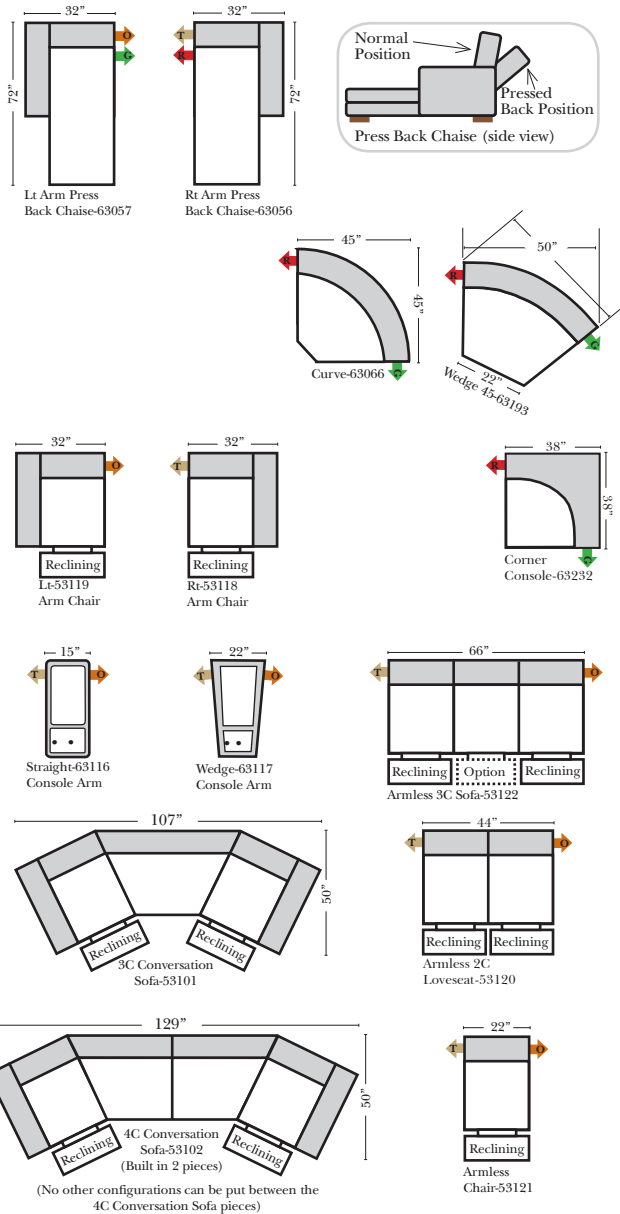

Home Theater Seating
18124 Wedge Parkway
suite 1007
Reno, Nevada 89511-8134
406-322-2000
www.premierehts.com

Wrangler

(Chaise Footrest)

Bumper / Return Chaise & Conversation Sofas   Sleepers   Suggested Configurations   05/01/2015

Put Green Arrows with Red Arrows to Create Sectional Groups
Put Orange Arrows with Tan Arrows to Create Sectional Groups

Put Blue Arrows with Yellow Arrows to Create Sectional Groups