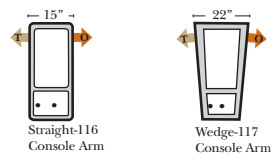

Home Theater Seating
18124 Wedge Parkway
suite 1007
Reno, Nevada 89511-8134
406-322-2000
www.premierehts.com

Plaza

Chaise, Curves/Wedges & Conversation Sectionals   Sleepers   Suggested Configurations   05/01/2015

Put Green Arrows with Red Arrows to Create Sectional Groups
Put Orange Arrows with Tan Arrows to Create Sectional Groups

(No other configurations can be put between the 4 Seat Conversation Sofa pieces)

Put Green Arrows with Red Arrows to Create Sectional Groups
Put Blue Arrows with Yellow Arrows to Create Sectional Groups

Sleepers
for this style not available
at this time

The Suggested Configurations below are only a sample of what the imagination can create, please enjoy creating the configuration that fits your lifestyle, using the ideas below and from the items on the opposite page.