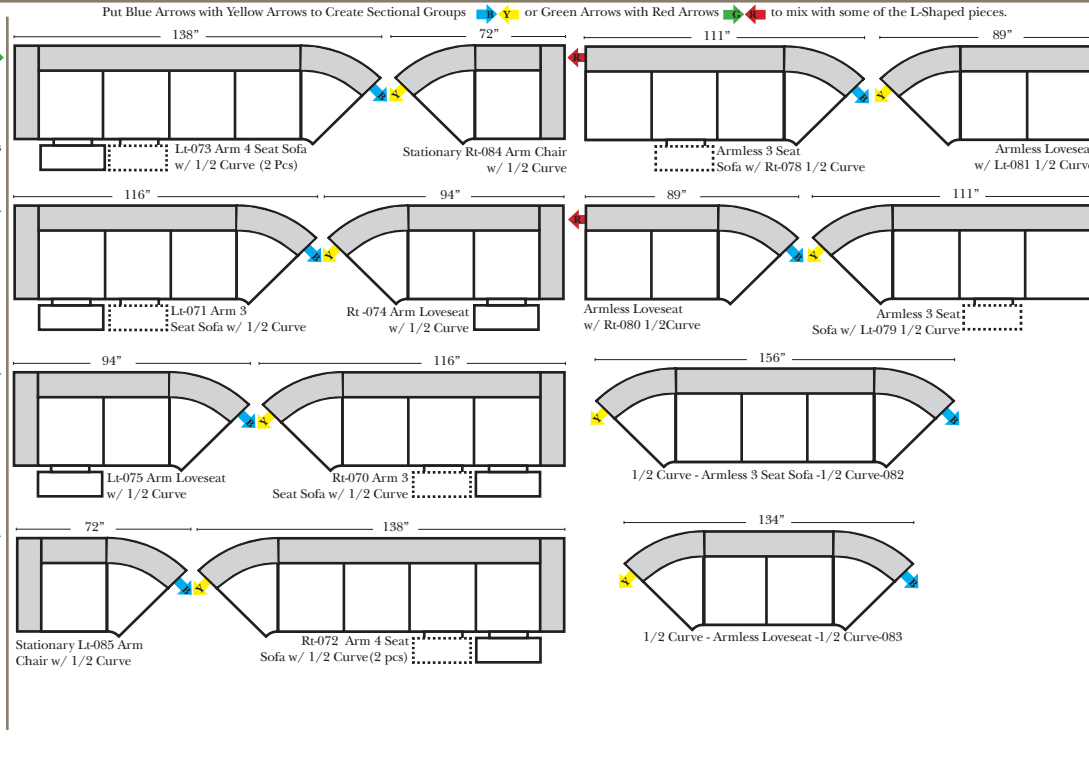

## Standard & Armless

(All 4 seat items ship as one piece if stationary, two pieces if motion installed)

## 2 Piece Curve Sectional & Ottomans

#### Note:

All Dimensions are approximate, if accuracy is crucial, please contact us for validation of the dimensions shown. However, a 1" to 2" variance can still apply due to foam and upholstery.