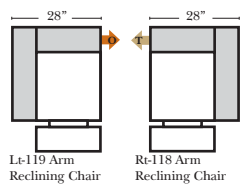

Home Theater Seating
18124 Wedge Parkway
suite 1007
Reno, Nevada 89511-8134
406-322-2000
www.premierehts.com

Plaza

Chaise, Curves/Wedges & Conversation Sectionals   Sleepers   Suggested Configurations   05/01/2015

Put Green Arrows with Red Arrows to Create Sectional Groups
Put Orange Arrows with Tan Arrows to Create Sectional Groups

(No other configurations can be put between the 4 Seat Conversation Sofa pieces)

Put Green Arrows with Red Arrows to Create Sectional Groups
Put Blue Arrows with Yellow Arrows to Create Sectional Groups

Sleepers
for this style not available
at this time

The Suggested Configurations below are only a sample of what the imagination can create, please enjoy creating the configuration that fits your lifestyle, using the ideas below and from the items on the opposite page.