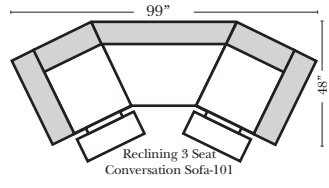

Home Theater Seating
18124 Wedge Parkway
suite 1007
Reno, Nevada 89511-8134
406-322-2000
www.premierehts.com

Plaza

Chaise, Curves/Wedges & Conversation Sectionals   Sleepers   Suggested Configurations   05/01/2015

Put Green Arrows with Red Arrows to Create Sectional Groups
Put Orange Arrows with Tan Arrows to Create Sectional Groups

(No other configurations can be put between the 4 Seat Conversation Sofa pieces)

Put Green Arrows with Red Arrows to Create Sectional Groups
Put Blue Arrows with Yellow Arrows to Create Sectional Groups

Sleepers
for this style not available
at this time

The Suggested Configurations below are only a sample of what the imagination can create, please enjoy creating the configuration that fits your lifestyle, using the ideas below and from the items on the opposite page.