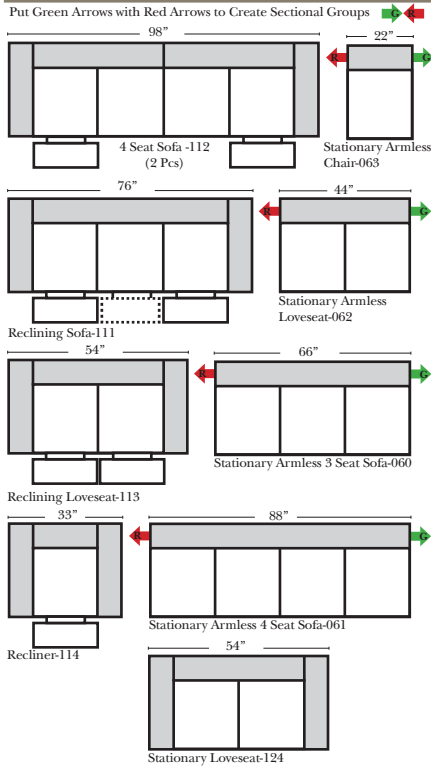

## Standard & Armless

(All 4 seat items ship as one piece if stationary, two pieces if motion installed)

## 2 Piece Curve Sectional & Ottomans

#### Note:

All Dimensions are approximate, if accuracy is crucial, please contact us for validation of the dimensions shown. However, a 1" to 2" variance can still apply due to foam and upholstery.

# Plaza