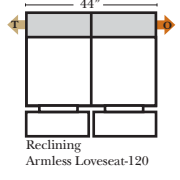

Home Theater Seating
18124 Wedge Parkway
suite 1007
Reno, Nevada 89511-8134
406-322-2000
www.premierehts.com

Plaza

Chaise, Curves/Wedges & Conversation Sectionals   Sleepers   Suggested Configurations   05/01/2015

Put Green Arrows with Red Arrows to Create Sectional Groups
Put Orange Arrows with Tan Arrows to Create Sectional Groups

(No other configurations can be put between the 4 Seat Conversation Sofa pieces)

Put Green Arrows with Red Arrows to Create Sectional Groups
Put Blue Arrows with Yellow Arrows to Create Sectional Groups

Sleepers
for this style not available
at this time

The Suggested Configurations below are only a sample of what the imagination can create, please enjoy creating the configuration that fits your lifestyle, using the ideas below and from the items on the opposite page.