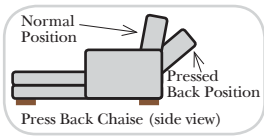

Home Theater Seating
18124 Wedge Parkway
suite 1007
Reno, Nevada 89511-8134
406-322-2000
www.premierehts.com

Plaza

Chaise, Curves/Wedges & Conversation Sectionals   Sleepers   Suggested Configurations   05/01/2015

Put Green Arrows with Red Arrows to Create Sectional Groups
Put Orange Arrows with Tan Arrows to Create Sectional Groups

(No other configurations can be put between the 4 Seat Conversation Sofa pieces)

Put Green Arrows with Red Arrows to Create Sectional Groups
Put Blue Arrows with Yellow Arrows to Create Sectional Groups

Sleepers
for this style not available
at this time

The Suggested Configurations below are only a sample of what the imagination can create, please enjoy creating the configuration that fits your lifestyle, using the ideas below and from the items on the opposite page.