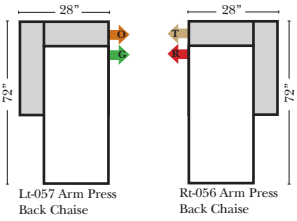

Home Theater Seating
18124 Wedge Parkway
suite 1007
Reno, Nevada 89511-8134
406-322-2000
www.premierehts.com

Plaza

Chaise, Curves/Wedges & Conversation Sectionals   Sleepers   Suggested Configurations   05/01/2015

Put Green Arrows with Red Arrows to Create Sectional Groups
Put Orange Arrows with Tan Arrows to Create Sectional Groups

(No other configurations can be put between the 4 Seat Conversation Sofa pieces)

Put Green Arrows with Red Arrows to Create Sectional Groups
Put Blue Arrows with Yellow Arrows to Create Sectional Groups

Sleepers
for this style not available
at this time

The Suggested Configurations below are only a sample of what the imagination can create, please enjoy creating the configuration that fits your lifestyle, using the ideas below and from the items on the opposite page.