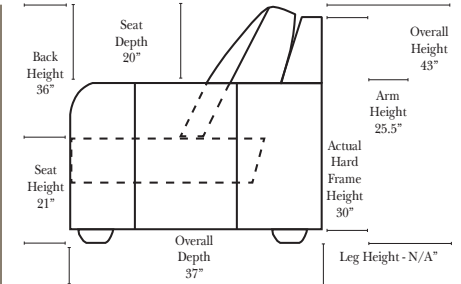

## Standard & Armless

(All 4 seat items ship as one piece if stationary, two pieces if motion installed)

## 2 Piece Curve Sectional & Ottomans

#### Note:

All Dimensions are approximate, if accuracy is crucial, please contact us for validation of the dimensions shown. However, a 1" to 2" variance can still apply due to foam and upholstery.