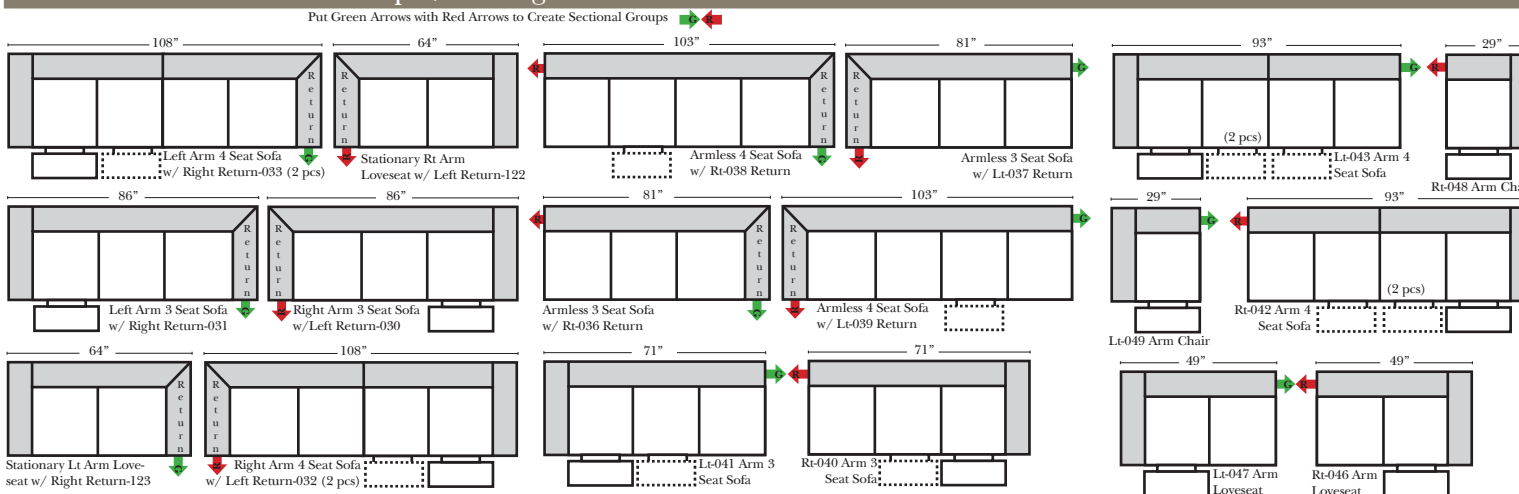

L-Shape / 90 Degree Sectional

(All 4 seat items ship as one piece if stationary, two pieces if motion installed)