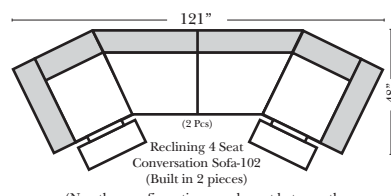

Home Theater Seating
18124 Wedge Parkway
suite 1007
Reno, Nevada 89511-8134
406-322-2000
www.premierehts.com

Plaza

Chaise, Curves/Wedges & Conversation Sectionals   Sleepers   Suggested Configurations   05/01/2015

Put Green Arrows with Red Arrows to Create Sectional Groups
Put Orange Arrows with Tan Arrows to Create Sectional Groups

(No other configurations can be put between the 4 Seat Conversation Sofa pieces)

Put Green Arrows with Red Arrows to Create Sectional Groups
Put Blue Arrows with Yellow Arrows to Create Sectional Groups

Sleepers
for this style not available
at this time

The Suggested Configurations below are only a sample of what the imagination can create, please enjoy creating the configuration that fits your lifestyle, using the ideas below and from the items on the opposite page.