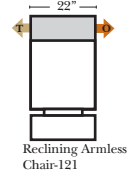

Home Theater Seating
18124 Wedge Parkway
suite 1007
Reno, Nevada 89511-8134
406-322-2000
www.premierehts.com

Plaza

Chaise, Curves/Wedges & Conversation Sectionals   Sleepers   Suggested Configurations   05/01/2015

Put Green Arrows with Red Arrows to Create Sectional Groups
Put Orange Arrows with Tan Arrows to Create Sectional Groups

(No other configurations can be put between the 4 Seat Conversation Sofa pieces)

Put Green Arrows with Red Arrows to Create Sectional Groups
Put Blue Arrows with Yellow Arrows to Create Sectional Groups

Sleepers
for this style not available
at this time

The Suggested Configurations below are only a sample of what the imagination can create, please enjoy creating the configuration that fits your lifestyle, using the ideas below and from the items on the opposite page.