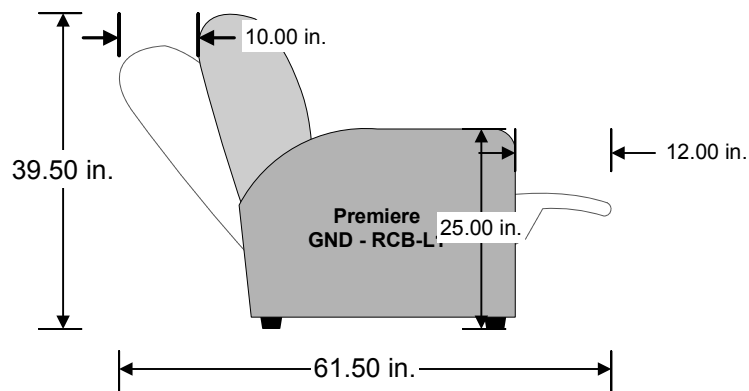

Grand (by CustomCraft)

Home Theater Recliner Series

**Grand is a push back, club style chair. It cannot be motorized.*

Dimensions are subject to minor variances due to the custom fabrication of each seat.