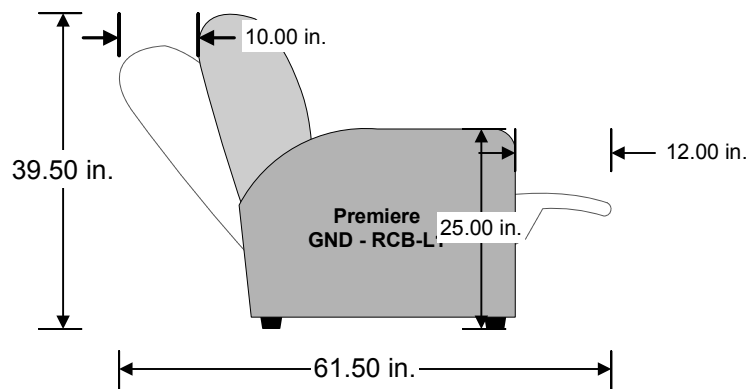

Grand (by CustomCraft)

Home Theater Recliner Series

**Grand is a push back, club style chair. It cannot be motorized.*

Dimensions are subject to minor variances due to the custom fabrication of each seat.