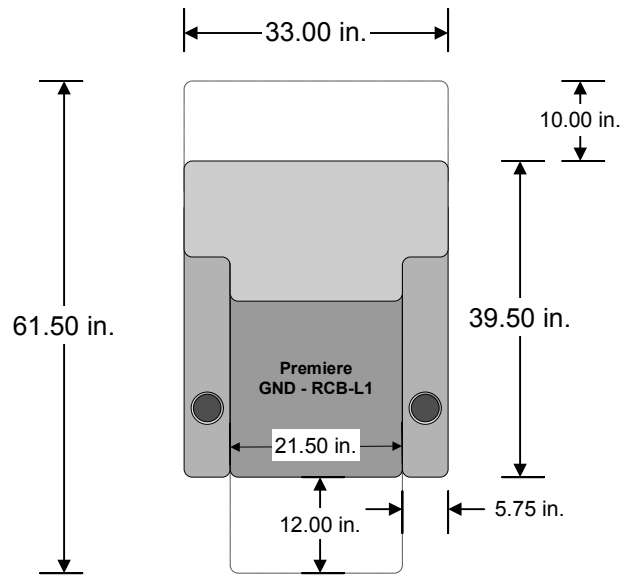

Grand (by CustomCraft)

Home Theater Recliner Series

**Grand is a push back, club style chair. It cannot be motorized.*

Dimensions are subject to minor variances due to the custom fabrication of each seat.