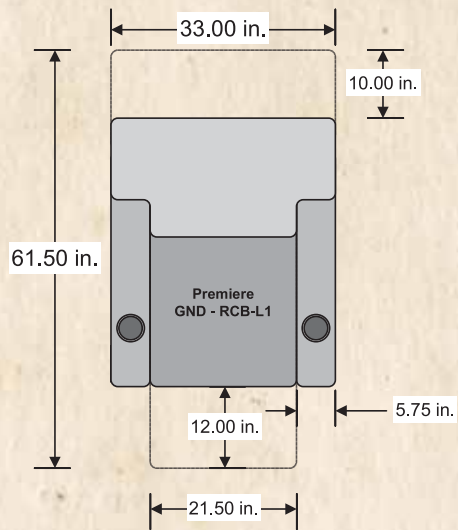

Dimensions are subject to minor variances due to the custom fabrication of each seat.

Grand is a push back recliner and cannot be motorized.

WWW.PREMIEREHTS.COM

GRAND