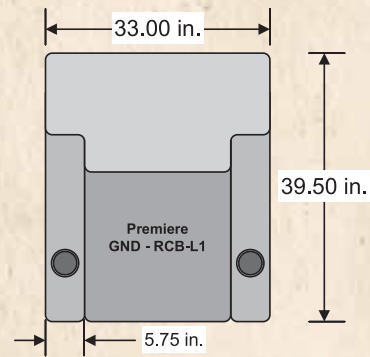

Dimensions are subject to minor variances due to the custom fabrication of each seat.

Grand is a push back recliner and cannot be motorized.

WWW.PREMIEREHTS.COM

GRAND