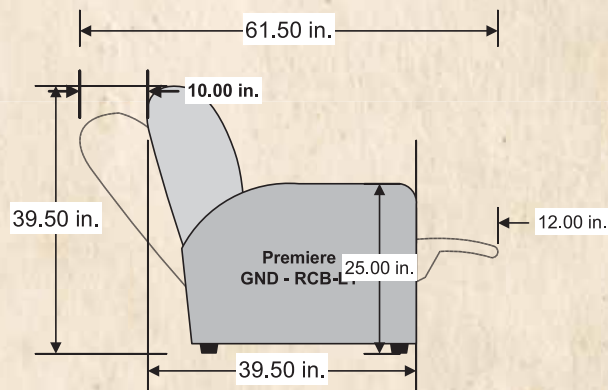

Dimensions are subject to minor variances due to the custom fabrication of each seat.

Grand is a push back recliner and cannot be motorized.

WWW.PREMIEREHTS.COM

GRAND