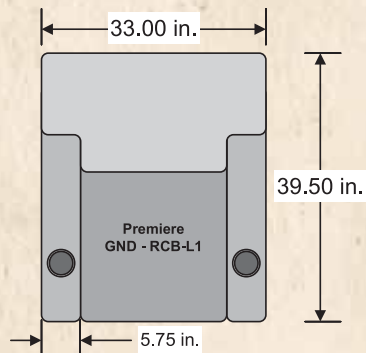

Dimensions are subject to minor variances due to the custom fabrication of each seat.

Grand is a push back recliner and cannot be motorized.

WWW.PREMIEREHTS.COM

GRAND