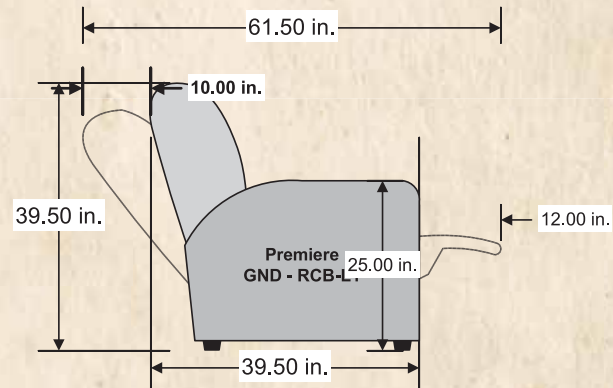

Dimensions are subject to minor variances due to the custom fabrication of each seat.

Grand is a push back recliner and cannot be motorized.

WWW.PREMIEREHTS.COM

GRAND