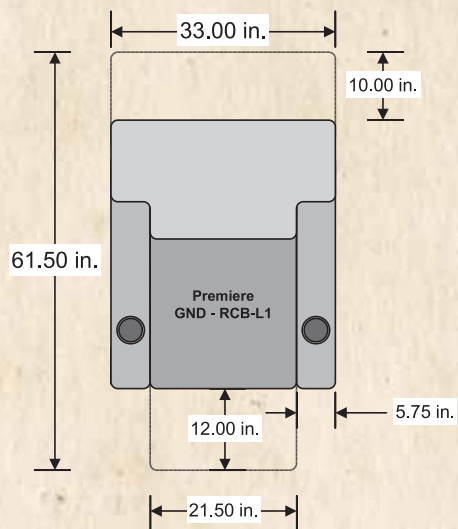

Dimensions are subject to minor variances due to the custom fabrication of each seat.

Grand is a push back recliner and cannot be motorized.

WWW.PREMIEREHTS.COM

GRAND